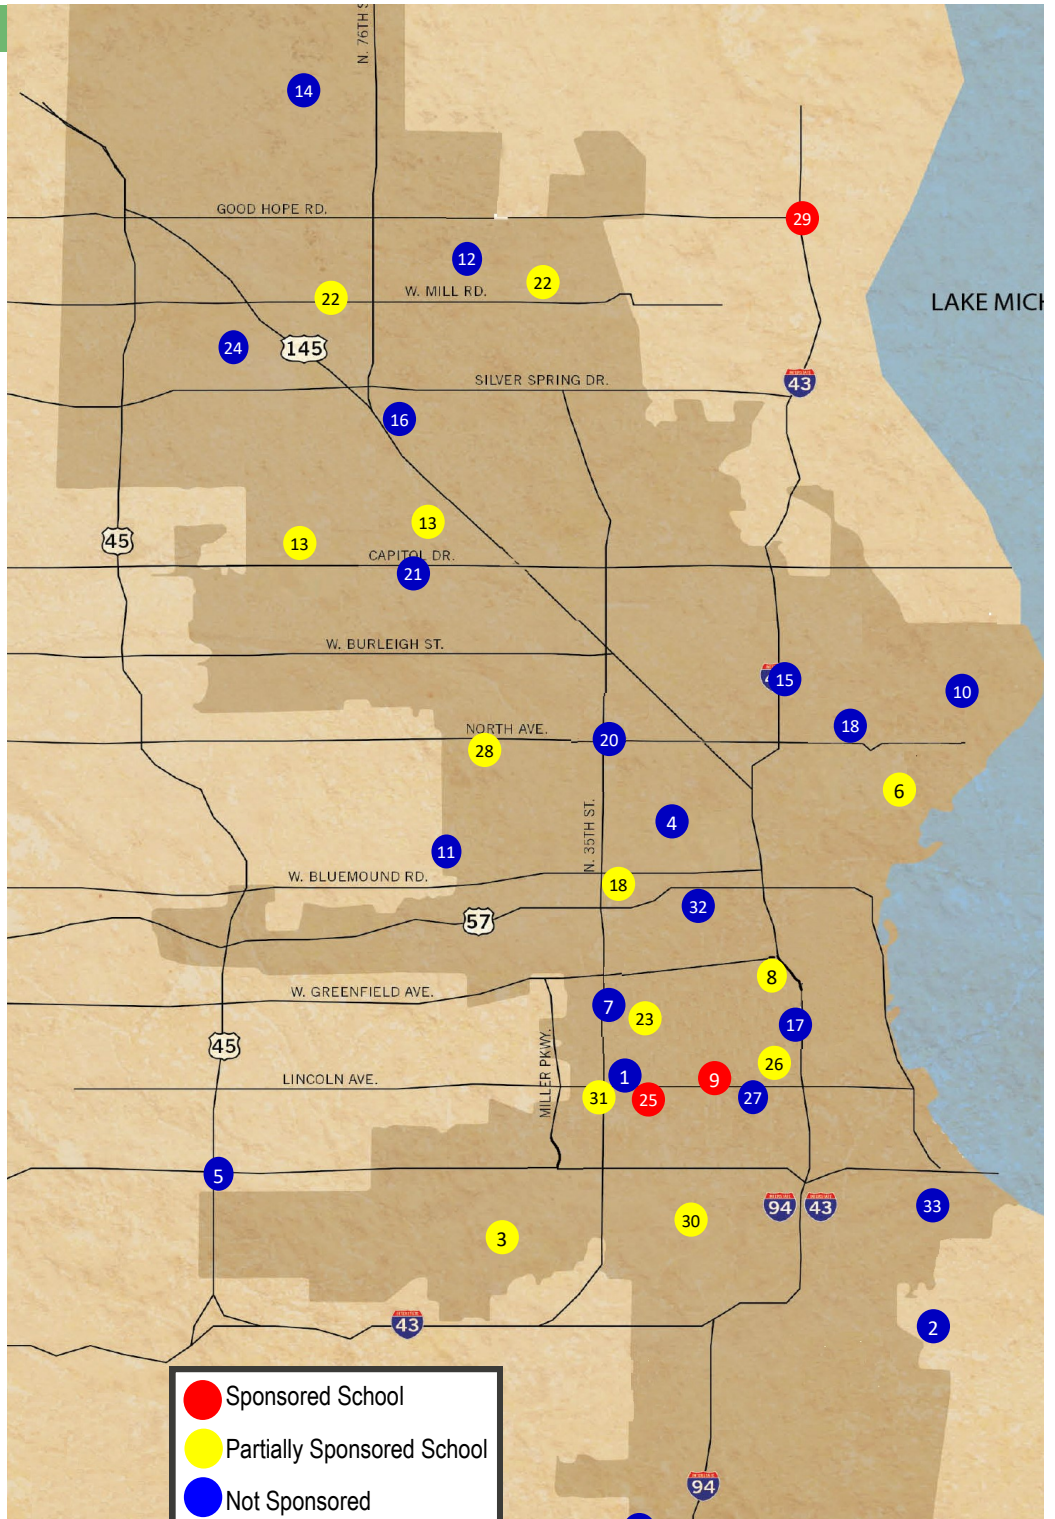

2017-18 PARTICIPATING SCHOOLS

- 1** Academia de Lenguaje y Bellas Artes (ALBA)
1712 S 32nd St. #103 53215 | Burnham Park
- 2** Atlas Preparatory Academy
3945 S. Kansas Avenue 53215 | Tippecanoe
- 3** Blessed Sacrament Elementary
3126 S. 41st Street 53215 | Jackson Park
- 4** Brown Street Academy
2029 N. 20th Street 53205 | Midtown
- 5** Calvary's Christian Academy School of the Arts
3131 S. 100th Street 53227 | Westview
- 6** Catholic East Elementary School
2038 North Bartlett Avenue 53202 (K-1) | Murry Hill
2461 N Murray Ave 53211 (2-8) | Lower East Side
- 7** Anna F. Doerfler School
3014 W. Scott Street 53215 | National Park
- 8** Escuela Vieau
823 S. 4th Street 53204 |
- 9** Forest Home Avenue Elementary School
1516 W. Forest Home Avenue 53204 | Historic Mitchell Street
- 10** Hartford University School for Urban Explorations
2227 E. Hartford Avenue 53211 | Downer Woods
- 11** Hawley Environmental School
5610 W. Wisconsin Avenue 53213 |
- 12** Hawthorne Public School
6945 N. 41st Street 53209
- 13** Hmong American Peace Academy
4601 N. 84th Street 53225 | Lindsey Park
4931 N. 68th Street 53218 | Hampton Heights
- 14** Institute of Technology and Academics
8940 N. 85th Street 53224 | Northridge
- 15** Dr. Martin Luther King, Jr. School
3275 N. Third Street 53212 | Harambee
- 16** Richard Kluge Elementary School
5760 N. 67th Street 53218 | Silver Spring
- 17** La Causa Charter School
1643 S. 2nd Street 53204 | Clock Tower Acres
- 18** Messmer St. Mary
3027 North Fratney Street 53212 | Riverwest
- 19** Messmer St. Rose
514 North 31st Street 53208 | Merrill Park
- 20** Ralph H. Metcalfe Elementary School
3400 W. North Avenue 53208 | Metcalfe Park
- 21** MESA: Milwaukee Environmental Sciences
6600 W. Melvina Street 53216 | Dineen Park
- 22** Northwest Catholic School
7140 N. 41st Street 53209 (K5-4th) | Tripoli Park
8202 West Denver Ave. 53223 (5th) | Menomonee River Hills
- 23** Notre Dame Primary School
1418 S. Layton Blvd 53215 (K5-4) | Muskego Way
- 24** River Trail Elementary School
12021 W. Florist Avenue 53225 |
- 25** Rogers Street Academy
2430 W. Rogers Street 53215 | Muskego Way
- 26** St. Anthony School
1669 S. 5th Street 53204 (K4-2nd Grade)
1747 S. 9th Street 53204 (3rd-5th Grade)
1727 S. 9th Street 53204 (Administ. Offices) | Historic Mitchell Park
- 27** St. Augustine Preparatory Academy
2607 S. 5th Street 53207
- 28** St. Catherine
2647 N. 51st Street 53210 | Uptown
- 29** St. John's of Glendale Lutheran School
7877 N. Port Washington Rd 53217 | Fox Point
- 30** St. Joseph's Academy
3027 S. 16th Street 53215 | Polonia
- 31** St. Rafael
North Campus (K4-1st)
2075 S. 32nd St. 53215 | Burnham Park
South Campus (2nd-5th)
2251 S. 31st St. 53215 | Layton Park
- 32** School for Early Development & Achievement (SEDA)
2020 West Wells Street 53223 | Marquette
- 33** Trowbridge School of Discovery and Technology
1943 E. Trowbridge Street 53207 | Bay View
- 34** Victory School for the Gifted and Talented
2222 W. Henry Avenue 53221 | Goldman Park