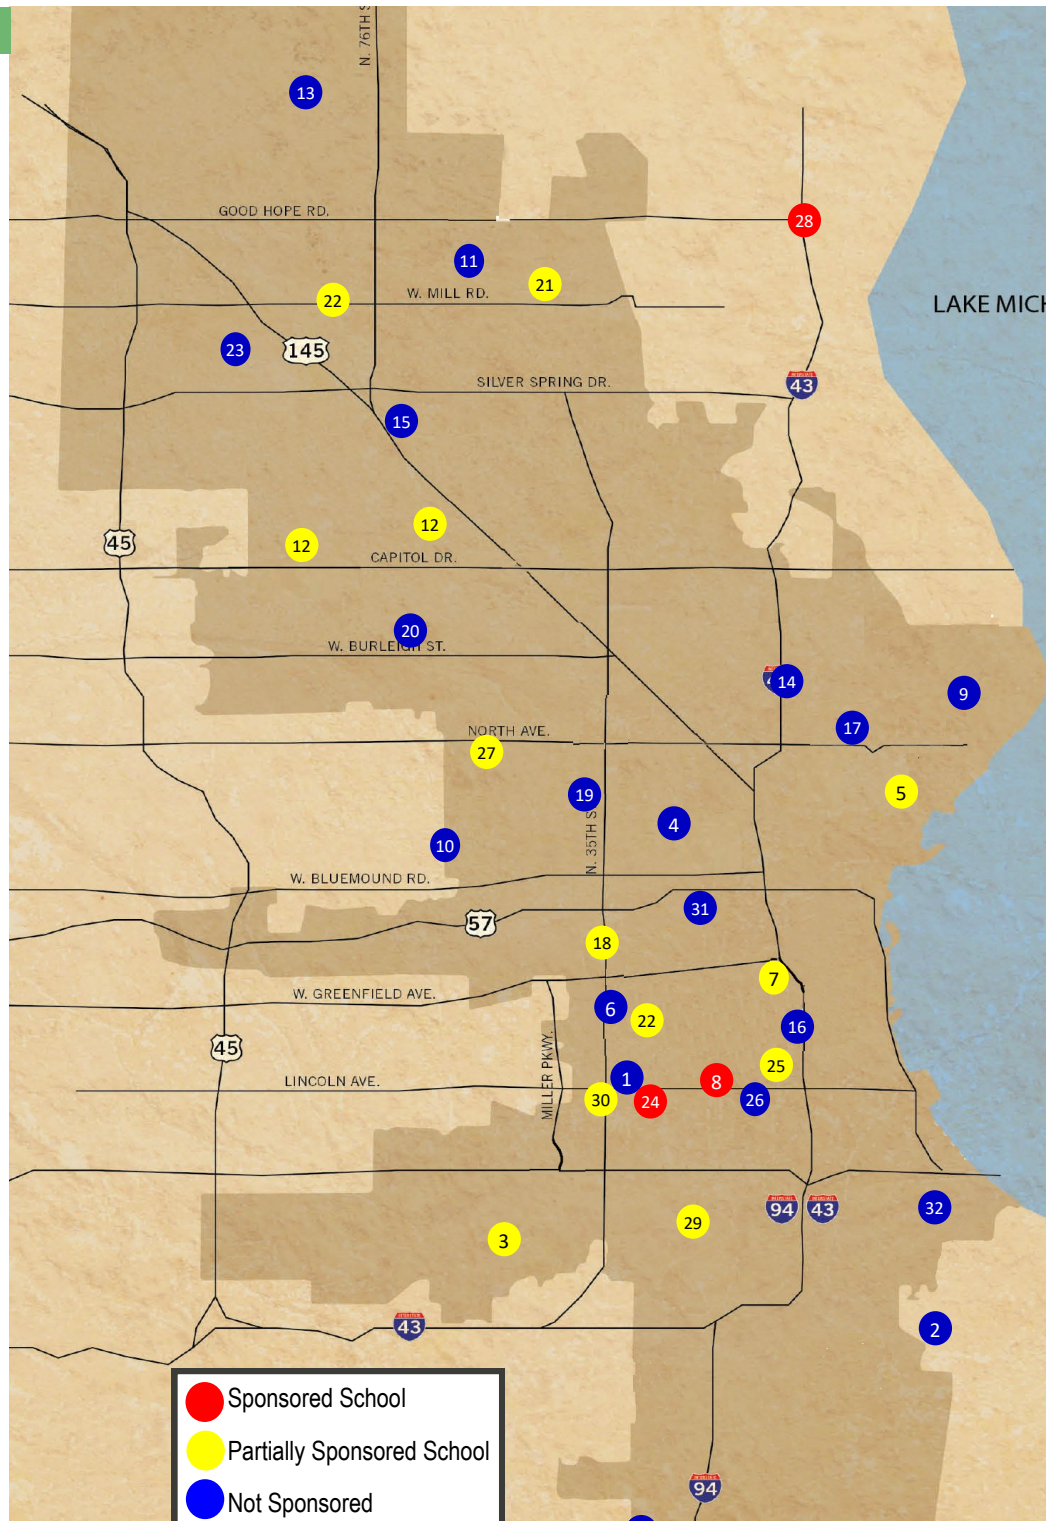

2017-18 PARTICIPATING SCHOOLS

- 1** Academia de Lenguaje y Bellas Artes (ALBA)
1712 S 32nd St. #103 53215 | Burnham Park
- 2** Atlas Preparatory Academy
3945 S. Kansas Avenue 53215 | Tippecanoe
- 3** Blessed Sacrament Elementary
3126 S. 41st Street 53215 | Jackson Park
- 4** Brown Street Academy
2029 N. 20th Street 53205 | Midtown
- 5** Catholic East Elementary School
2038 North Bartlett Avenue 53202 (K-1) | Murry Hill
2461 N Murray Ave 53211 (2-8) | Lower East Side
- 6** Anna F. Doerfler School
3014 W. Scott Street 53215 | National Park
- 7** Escuela Vieau
823 S. 4th Street 53204 |
- 8** Forest Home Avenue Elementary School
1516 W. Forest Home Avenue 53204 | Historic Mitchell Street
- 9** Hartford University School for Urban Explorations
2227 E. Hartford Avenue 53211 | Downer Woods
- 10** Hawley Environmental School
5610 W. Wisconsin Avenue 53213 |
- 11** Hawthorne Public School
6945 N. 41st Street 53209
- 12** Hmong American Peace Academy
4601 N. 84th Street 53225 | Lindsey Park
4931 N. 68th Street 53218 | Hampton Heights
- 13** Institute of Technology and Academics
8940 N. 85th Street 53224 | Northridge
- 14** Dr. Martin Luther King, Jr. School
3275 N. Third Street 53212 | Harambee
- 15** Richard Kluge Elementary School
5760 N. 67th Street 53218 | Silver Spring
- 16** La Causa Charter School
1643 S. 2nd Street 53204 | Clock Tower Acres
- 17** Messmer St. Mary
3027 North Fratney Street 53212 | Riverwest
- 18** Messmer St. Rose
514 North 31st Street 53208 | Merrill Park
- 19** Ralph H. Metcalfe Elementary School
3400 W. North Avenue 53208 | Metcalfe Park
- 20** MESA: Milwaukee Environmental Sciences
6600 W. Melvina Street 53216 | Dineen Park
- 21** Northwest Catholic School
7140 N. 41st Street 53209 (K5-4th) | Tripoli Park
8202 West Denver Ave. 53223 (5th) | Menomonee River Hills
- 22** Notre Dame Primary School
1418 S. Layton Blvd 53215 (K5-4) | Muskego Way
- 23** River Trail Elementary School
12021 W. Florist Avenue 53225 |
- 24** Rogers Street Academy
2430 W. Rogers Street 53215 | Muskego Way
- 25** St. Anthony School
1669 S. 5th Street 53204 (K4-2nd Grade)
1747 S. 9th Street 53204 (3rd-5th Grade)
1727 S. 9th Street 53204 (Administ. Offices) | Historic Mitchell Park
- 26** St. Augustine Preparatory Academy
2607 S. 5th Street 53207
- 27** St. Catherine
2647 N. 51st Street 53210 | Uptown
- 28** St John's of Glendale Lutheran School
7877 N. Port Washington Rd 53217 | Fox Point
- 29** St. Joseph's Academy
3027 S. 16th Street 53215 | Polonia
- 30** St. Rafael
North Campus (K4-1st)
2075 S. 32nd St. 53215 | Burnham Park
South Campus (2nd-5th)
2251 S. 31st St. 53215 | Layton Park
- 31** School for Early Development & Achievement (SEDA)
2020 West Wells Street 53223 | Marquette
- 32** Trowbridge School of Discovery and Technology
1943 E. Trowbridge Street 53207 | Bay View
- 33** Victory School for the Gifted and Talented
2222 W. Henry Avenue 53221 | Goldman Park