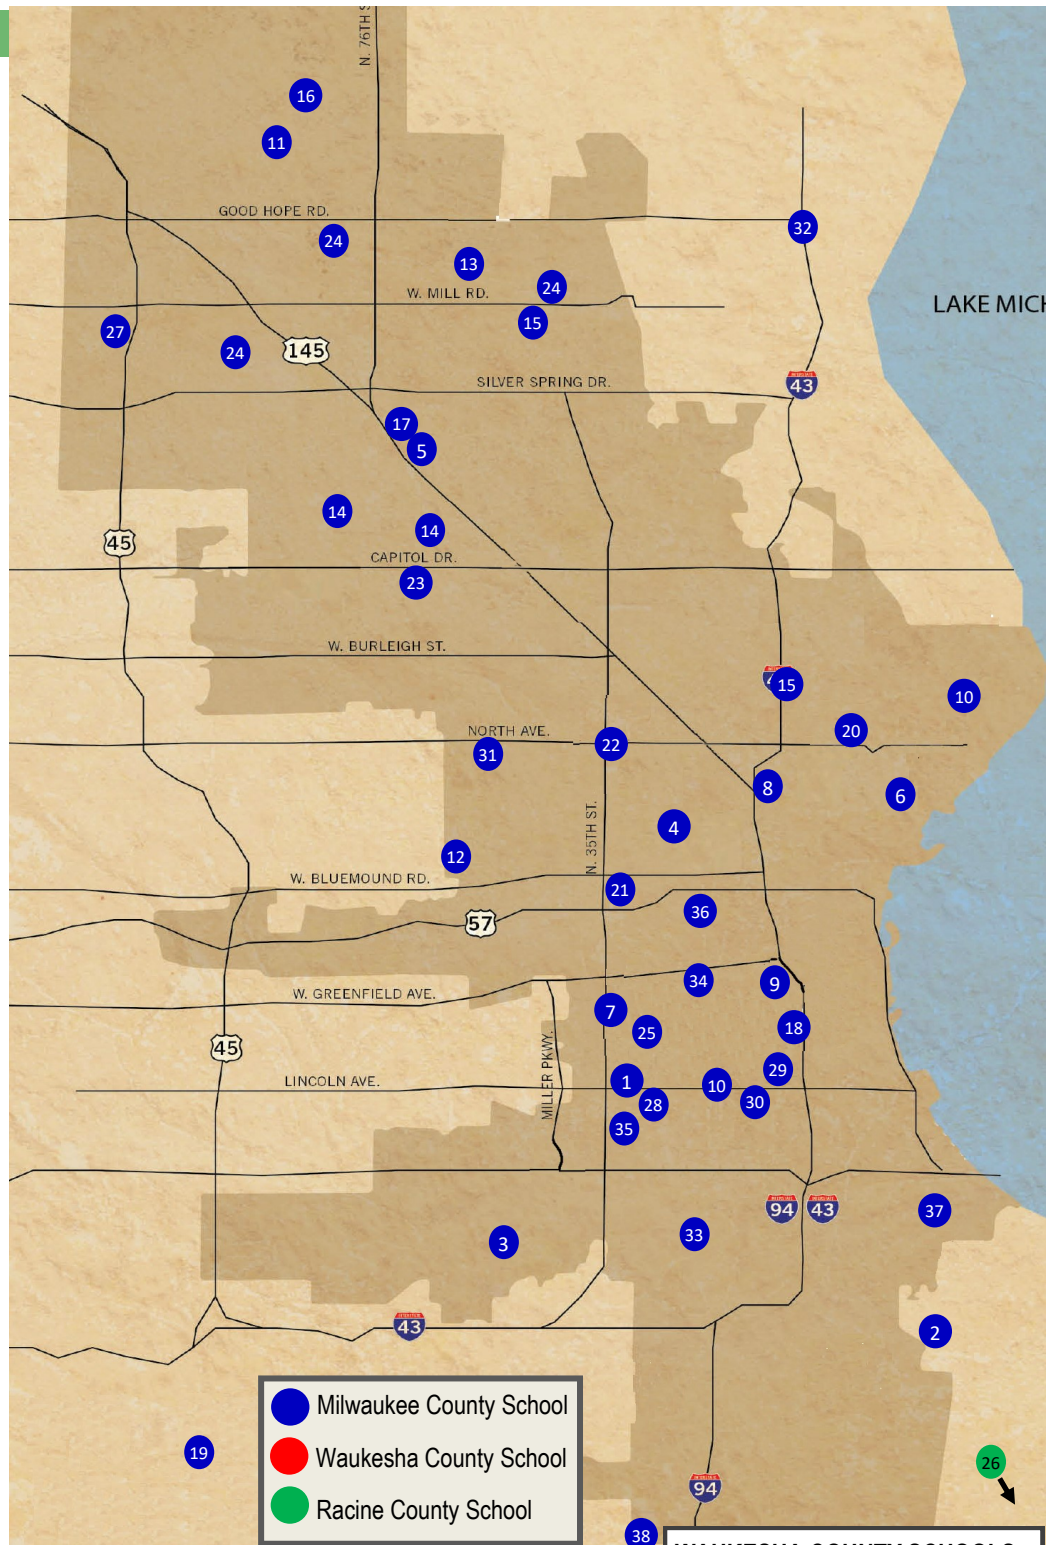

2018-19 PARTICIPATING SCHOOLS

- 1 **Academia de Lenguaje y Bellas Artes (ALBA)**
1712 S 32nd St. #103 53215 | Burnham Park
- 2 **Atlas Preparatory Academy**
3945 S. Kansas Avenue 53215 | Tippecanoe
- 3 **Blessed Sacrament Elementary**
3126 S. 41st Street 53215 | Jackson Park
- 4 **Brown Street Academy**
2029 N. 20th Street 53205 | Midtown
- 5 **Browning Elementary School**
5440 N. 64th Street | Harambee
- 6 **Catholic East Elementary School**
2038 North Bartlett Avenue 53202 (K-1) | Murry Hill
2461 N Murray Ave 53211 (2-8) | Lower East Side
- 7 **Anna F. Doerfler School**
3014 W. Scott Street 53215 | National Park
- 8 **Elm School for the Creative Arts**
900 W. Walnut Street 53205 | National Park
- 9 **Escuela Vieau**
823 S. 4th Street 53204 | Walkers Point
- 10 **Forest Home Avenue Elementary School**
1516 W. Forest Home Avenue 53204 | Historic Mitchell Street
- 11 **Granville Lutheran School**
8242 N Granville Road 53224 | Riverton Heights
- 12 **Hawley Environmental School**
5610 W. Wisconsin Avenue 53213 | Story Hill
- 13 **Hawthorne Public School**
6945 N. 41st Street 53209 | Town & Country Manor
- 14 **Hmong American Peace Academy**
4601 N. 84th Street 53225 | Lindsey Park
4931 N. 68th Street 53218 | Hampton Heights
- 15 **Hope Christian School Fidelis**
4200 W. Douglas Avenue 53209 | Fairfield
- 16 **Institute of Technology and Academics**
8940 N. 85th Street 53224 | Northridge
- 17 **Richard Kluge Elementary School**
5760 N. 67th Street 53218 | Silver Spring 17
- 18 **La Causa Charter School**
1643 S. 2nd Street 53204 | Clock Tower Acres
- 19 **Lutheran Special School and Education Services (LSSES)**
5425 S. 111th Street 53130 | Hales Corners
- 20 **Messmer St. Mary**
3027 North Fratney Street 53212 | Riverwest
- 21 **Messmer St. Rose**
514 North 31st Street 53208 | Merrill Park
- 22 **Ralph H. Metcalfe Elementary School**
3400 W. North Avenue 53208 | Metcalfe Park 22
- 23 **MESA: Milwaukee Environmental Sciences**
6600 W. Melvina Street 53216 | Dineen Park 23
- 24 **Northwest Catholic School**
7140 N. 41st Street 53209 (K5-4th) | Tripoli Park
8202 West Denver Ave. 53223 (5th) | Menomonee River Hills
- 25 **Notre Dame Primary School**
1418 S. Layton Blvd 53215 (K5-4) | Muskego Way
- 26 **Renaissance School**
6150 Taylor Avenue 53403 | Racine
- 27 **River Trail Elementary School**
12021 W. Florist Avenue 53225 | Park Knoll
- 28 **Rogers Street Academy**
2430 W. Rogers Street 53215 | Muskego Way
- 29 **St. Anthony School**
1669 S. 5th Street 53204 (K4-2nd Grade)
1747 S. 9th Street 53204 (3rd-5th Grade)
1727 S. 9th Street 53204 (Administ. Offices) | Historic Mitchell Park
- 30 **St. Augustine Preparatory Academy**
2607 S. 5th Street 53207
- 31 **St. Catherine**
2647 N. 51st Street 53210 | Uptown
- 32 **St. John's Lutheran School Glendale**
7877 N. Port Washington Rd 53217 | Fox Point
- 33 **St. Joseph's Academy**
3027 S. 16th Street 53215 | Polonia
- 34 **St. Martini Lutheran School**
1520 S. Cesar E/ Chavez Drive 53204 | Historic Mitchell Street
- 35 **St. Rafael**
North Campus (K4-1st)
2075 S. 32nd St. 53215 | Burnham Park
South Campus (2nd-5th)
2251 S. 31st St. 53215 | Layton Park
- 36 **School for Early Development & Achievement (SEDA)**
2020 West Wells Street 53223 | Marquette
- 37 **Trowbridge School of Discovery and Technology**
1943 E. Trowbridge Street 53207 | Bay View
- 38 **Victory School for the Gifted and Talented**
2222 W. Henry Avenue 53221 | Goldman Park