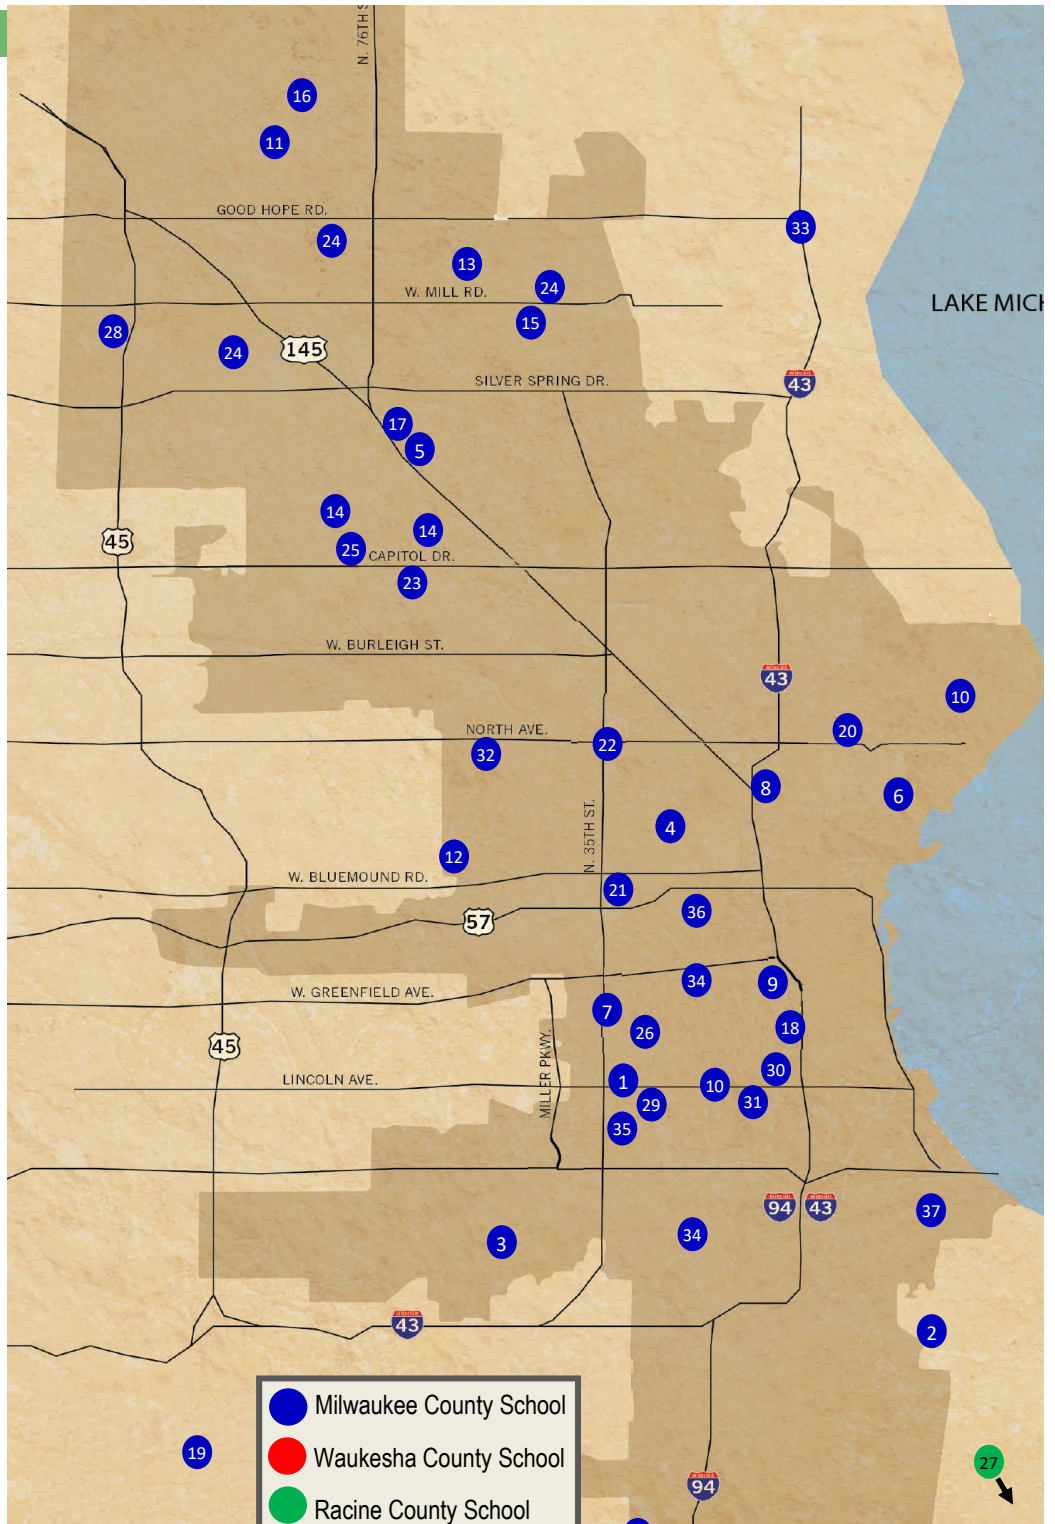

2018-19 PARTICIPATING SCHOOLS

- 1 **Academia de Lenguaje y Bellas Artes (ALBA)**
1712 S 32nd St. #103 53215 | Burnham Park
- 2 **Atlas Preparatory Academy**
3945 S. Kansas Avenue 53215 | Tippecanoe
- 3 **Blessed Sacrament Elementary**
3126 S. 41st Street 53215 | Jackson Park
- 4 **Brown Street Academy**
2029 N. 20th Street 53205 | Midtown
- 5 **Browning Elementary School**
5440 N. 64th Street 53218 | Silver Spring
- 6 **Catholic East Elementary School**
2038 North Bartlett Avenue 53202 (K-1) | Murray Hill
2461 N Murray Ave 53211 (2-8) | Lower East Side
- 7 **Anna F. Doerfler School**
3014 W. Scott Street 53215 | National Park
- 8 **Elm School for the Creative Arts**
900 W. Walnut Street 53205 | National Park
- 9 **Escuela Vieau**
823 S. 4th Street 53204 | Walkers Point
- 10 **Forest Home Avenue Elementary School**
1516 W. Forest Home Avenue 53204 | Historic Mitchell Street
- 11 **Granville Lutheran School**
8242 N Granville Road 53224 | Riverton Heights
- 12 **Hawley Environmental School**
5610 W. Wisconsin Avenue 53213 | Story Hill
- 13 **Hawthorne Public School**
6945 N. 41st Street 53209 | Town & Country Manor
- 14 **Hmong American Peace Academy**
4601 N. 84th Street 53225 | Lindsey Park
4931 N. 68th Street 53218 | Hampton Heights
- 15 **Hope Christian School Fidelis**
4200 W. Douglas Avenue 53209 | Fairfield
- 16 **Institute of Technology and Academics**
8940 N. 85th Street 53224 | Northridge
- 17 **Richard Kluge Elementary School**
5760 N. 67th Street 53218 | Silver Spring
- 18 **La Causa Charter School**
1643 S. 2nd Street 53204 | Clock Tower Acres
- 19 **Lutheran Special School and Education Services (LSSES)**
5425 S. 111th Street 53130 | Hales Corners
- 20 **Messmer St. Mary**
3027 North Fratney Street 53212 | Riverwest
- 21 **Messmer St. Rose**
514 North 31st Street 53208 | Merrill Park
- 22 **Ralph H. Metcalfe Elementary School**
3400 W. North Avenue 53208 | Metcalfe Park
- 23 **MESA: Milwaukee Environmental Sciences**
6600 W. Melvina Street 53216 | Dineen Park
- 24 **Northwest Catholic School**
7140 N. 41st Street 53209 (K5-4th) | Tripoli Park
8202 West Denver Ave. 53223 (5th) | Menomonee River Hills
- 25 **Northwest Lutheran School**
4119 W 81st Street 53222 | Arlington Gardens
- 26 **Notre Dame Primary School**
1418 S. Layton Blvd. 53215 (K5-4) | Muskego Way
- 27 **Renaissance School**
6150 Taylor Avenue 53403 | Racine
- 28 **River Trail Elementary School**
12021 W. Florist Avenue 53225 | Park Knoll
- 29 **Rogers Street Academy**
2430 W. Rogers Street 53215 | Muskego Way
- 30 **St. Anthony School**
1669 S. 5th Street 53204 (K4-2nd Grade)
1747 S. 9th Street 53204 (3rd-5th Grade)
1727 S. 9th Street 53204 (Administ. Offices) | Historic Mitchell Park
- 31 **St. Augustine Preparatory Academy**
2607 S. 5th Street 53207 | Harambee
- 32 **St. Catherine**
2647 N. 51st Street 53210 | Uptown
- 33 **St. John's Lutheran School Glendale**
7877 N. Port Washington Rd 53217 | Fox Point
- 34 **St. Joseph's Academy**
3027 S. 16th Street 53215 | Polonia
- 35 **St. Rafael**
North Campus (K4-1st)
2075 S. 32nd St. 53215 | Burnham Park
South Campus (2nd-5th)
2251 S. 31st St. 53215 | Layton Park
- 36 **School for Early Development & Achievement (SEDA)**
2020 West Wells Street 53223 | Marquette
- 37 **Trowbridge School of Discovery and Technology**
1943 E. Trowbridge Street 53207 | Bay View
- 38 **Victory School for the Gifted and Talented**
2222 W. Henry Avenue 53221 | Goldman Park