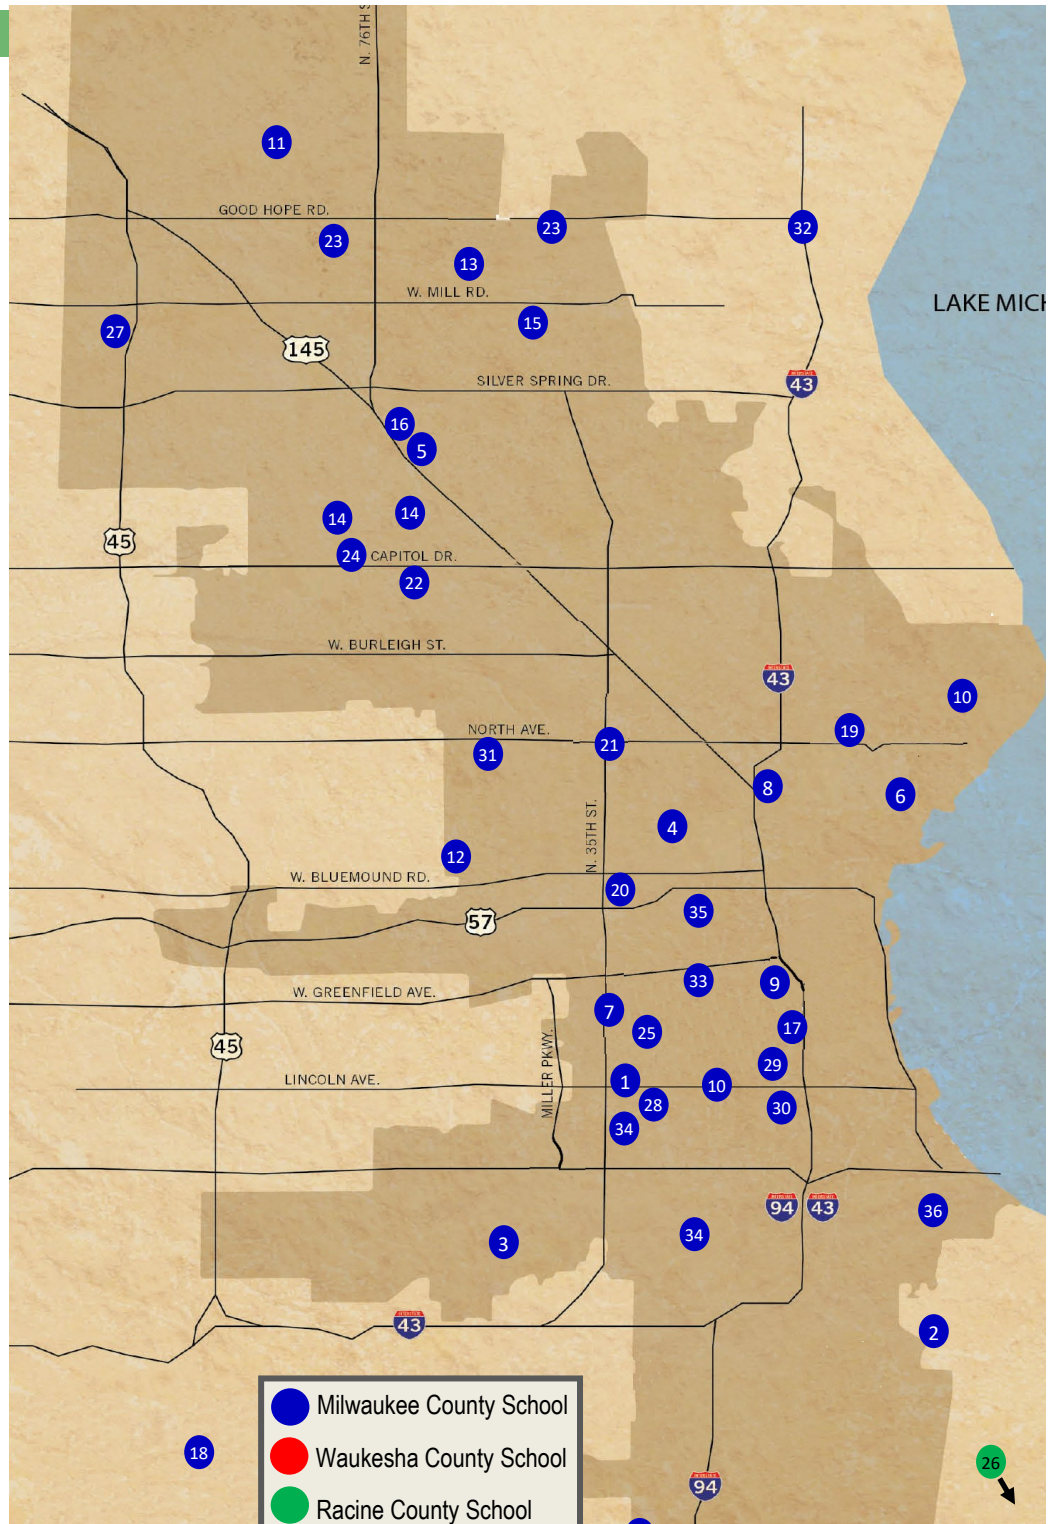

## 2018-19 PARTICIPATING SCHOOLS

- 1 **Academia de Lenguaje y Bellas Artes (ALBA)**  
1712 S 32<sup>nd</sup> St. #103 53215 | Burnham Park
- 2 **Atlas Preparatory Academy**  
3945 S. Kansas Avenue 53215 | Tippecanoe
- 3 **Blessed Sacrament Elementary**  
3126 S. 41<sup>st</sup> Street 53215 | Jackson Park
- 4 **Brown Street Academy**  
2029 N. 20<sup>th</sup> Street 53205 | Midtown
- 5 **Browning Elementary School**  
5440 N. 64<sup>th</sup> Street 53218 | Silver Spring
- 6 **Catholic East Elementary School**  
2038 North Bartlett Avenue 53202 (K-1) | Murray Hill  
2461 N Murray Ave 53211 (2-8) | Lower East Side
- 7 **Anna F. Doerfler School**  
3014 W. Scott Street 53215 | National Park
- 8 **Elm School for the Creative Arts**  
900 W. Walnut Street 53205 | National Park
- 9 **Escuela Vieau**  
823 S. 4<sup>th</sup> Street 53204 | Walkers Point
- 10 **Forest Home Avenue Elementary School**  
1516 W. Forest Home Avenue 53204 | Historic Mitchell Street
- 11 **Granville Lutheran School**  
8242 N Granville Road 53224 | Riverton Heights
- 12 **Hawley Environmental School**  
5610 W. Wisconsin Avenue 53213 | Story Hill
- 13 **Hawthorne Public School**  
6945 N. 41<sup>st</sup> Street 53209 | Town & Country Manor
- 14 **Hmong American Peace Academy**  
4601 N. 84<sup>th</sup> Street 53225 | Lindsey Park  
4931 N. 68<sup>th</sup> Street 53218 | Hampton Heights
- 15 **Hope Christian School Fidelis**  
4200 W. Douglas Avenue 53209 | Fairfield
- 16 **Richard Kluge Elementary School**  
5760 N. 67<sup>th</sup> Street 53218 | Silver Spring
- 17 **La Causa Charter School**  
1643 S. 2<sup>nd</sup> Street 53204 | Clock Tower Acres
- 18 **Lutheran Special School and Education Services (LSSES)**  
5425 S. 111<sup>th</sup> Street 53130 | Hales Corners
- 19 **Messmer St. Mary**  
3027 North Fratney Street 53212 | Riverwest
- 20 **Messmer St. Rose**  
514 North 31<sup>st</sup> Street 53208 | Merrill Park
- 21 **Ralph H. Metcalfe Elementary School**  
3400 W. North Avenue 53208 | Metcalfe Park
- 22 **MESA: Milwaukee Environmental Sciences**  
6600 W. Melvina Street 53216 | Dineen Park
- 23 **Northwest Catholic School**  
7140 N. 41<sup>st</sup> Street 53209 (K5-4<sup>th</sup>) | Tripoli Park  
8202 West Denver Ave. 53223 (5<sup>th</sup>) | Menomonee River Hills
- 24 **Northwest Lutheran School**  
4119 N 81<sup>st</sup> Street 53222 | Arlington Gardens
- 25 **Notre Dame Primary School**  
1418 S. Layton Blvd. 53215 (K5-4) | Muskego Way
- 26 **Renaissance School**  
6150 Taylor Avenue 53403 | Racine
- 27 **River Trail Elementary School**  
12021 W. Florist Avenue 53225 | Park Knoll
- 28 **Rogers Street Academy**  
2430 W. Rogers Street 53215 | Muskego Way
- 29 **St. Anthony School**  
1669 S. 5<sup>th</sup> Street 53204 (K4-2<sup>nd</sup> Grade)  
1747 S. 9<sup>th</sup> Street 53204 (3<sup>rd</sup>-5<sup>th</sup> Grade)  
1727 S. 9<sup>th</sup> Street 53204 (Administ. Offices) | Historic Mitchell Park
- 30 **St. Augustine Preparatory Academy**  
2607 S. 5<sup>th</sup> Street 53207 | Harambee
- 31 **St. Catherine**  
2647 N. 51<sup>st</sup> Street 53210 | Uptown
- 32 **St. John's Lutheran School Glendale**  
7877 N. Port Washington Rd 53217 | Fox Point
- 33 **St. Joseph's Academy**  
3027 S. 16<sup>th</sup> Street 53215 | Polonia
- 34 **St. Rafael**  
North Campus (K4-1<sup>st</sup>)  
2075 S. 32<sup>nd</sup> St. 53215 | Burnham Park  
South Campus (2<sup>nd</sup>-5<sup>th</sup>)  
2251 S. 31<sup>st</sup> St. 53215 | Layton Park
- 35 **School for Early Development & Achievement (SEDA)**  
2020 West Wells Street 53223 | Marquette
- 36 **Trowbridge School of Discovery and Technology**  
1943 E. Trowbridge Street 53207 | Bay View
- 37 **Victory School for the Gifted and Talented**  
2222 W. Henry Avenue 53221 | Goldman Park