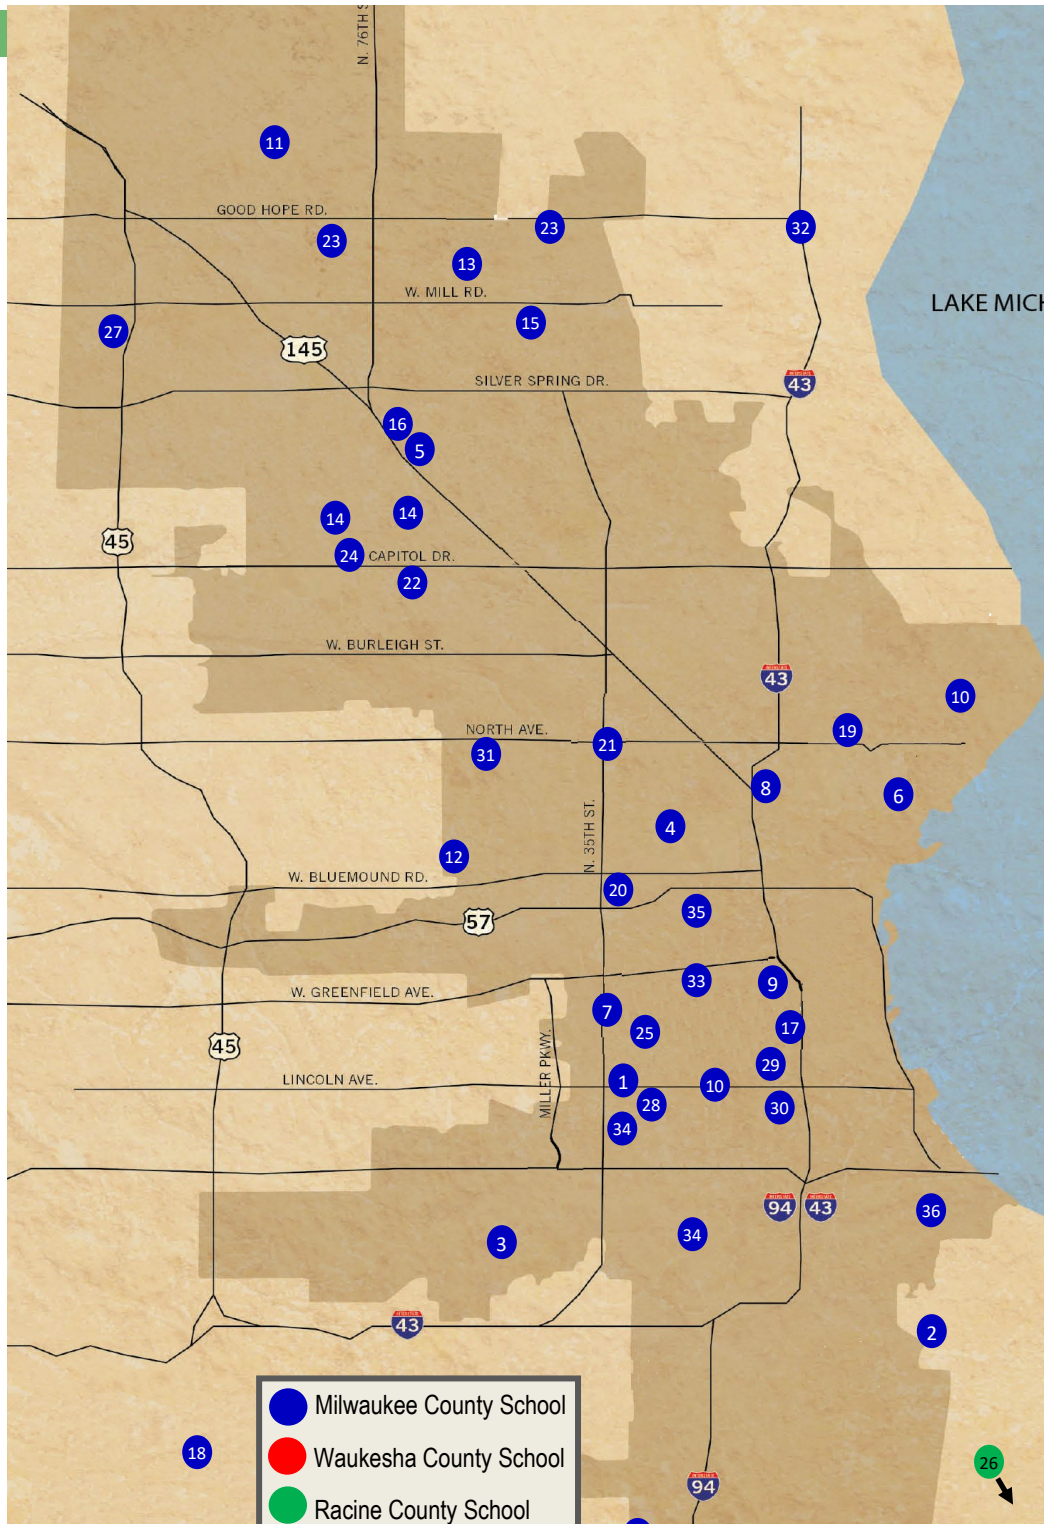

2018-19 PARTICIPATING SCHOOLS

- 1 **Academia de Lenguaje y Bellas Artes (ALBA)**
1712 S 32nd St. #103 53215 | Burnham Park
- 2 **Atlas Preparatory Academy**
3945 S. Kansas Avenue 53215 | Tippecanoe
- 3 **Blessed Sacrament Elementary**
3126 S. 41st Street 53215 | Jackson Park
- 4 **Brown Street Academy**
2029 N. 20th Street 53205 | Midtown
- 5 **Browning Elementary School**
5440 N. 64th Street 53218 | Silver Spring
- 6 **Catholic East Elementary School**
2038 North Bartlett Avenue 53202 (K-1) | Murray Hill
2461 N Murray Ave 53211 (2-8) | Lower East Side
- 7 **Anna F. Doerfler School**
3014 W. Scott Street 53215 | National Park
- 8 **Elm School for the Creative Arts**
900 W. Walnut Street 53205 | National Park
- 9 **Escuela Vieau**
823 S. 4th Street 53204 | Walkers Point
- 10 **Forest Home Avenue Elementary School**
1516 W. Forest Home Avenue 53204 | Historic Mitchell Street
- 11 **Granville Lutheran School**
8242 N Granville Road 53224 | Riverton Heights
- 12 **Hawley Environmental School**
5610 W. Wisconsin Avenue 53213 | Story Hill
- 13 **Hawthorne Public School**
6945 N. 41st Street 53209 | Town & Country Manor
- 14 **Hmong American Peace Academy**
4601 N. 84th Street 53225 | Lindsey Park
4931 N. 68th Street 53218 | Hampton Heights
- 15 **Hope Christian School Fidelis**
4200 W. Douglas Avenue 53209 | Fairfield
- 16 **Richard Kluge Elementary School**
5760 N. 67th Street 53218 | Silver Spring
- 17 **La Causa Charter School**
1643 S. 2nd Street 53204 | Clock Tower Acres
- 18 **Lutheran Special School and Education Services (LSSES)**
5425 S. 111th Street 53130 | Hales Corners
- 19 **Messmer St. Mary**
3027 North Fratney Street 53212 | Riverwest
- 20 **Messmer St. Rose**
514 North 31st Street 53208 | Merrill Park
- 21 **Ralph H. Metcalfe Elementary School**
3400 W. North Avenue 53208 | Metcalfe Park
- 22 **MESA: Milwaukee Environmental Sciences**
6600 W. Melvina Street 53216 | Dineen Park
- 23 **Northwest Catholic School**
7140 N. 41st Street 53209 (K5-4th) | Tripoli Park
8202 West Denver Ave. 53223 (5th) | Menomonee River Hills
- 24 **Northwest Lutheran School**
4119 N 81st Street 53222 | Arlington Gardens
- 25 **Notre Dame Primary School**
1418 S. Layton Blvd. 53215 (K5-4) | Muskego Way
- 26 **Renaissance School**
1510 Villa Street 53403 | Racine
6150 Taylor Avenue 53403 | Racine
- 27 **River Trail Elementary School**
12021 W. Florist Avenue 53225 | Park Knoll
- 28 **Rogers Street Academy**
2430 W. Rogers Street 53215 | Muskego Way
- 29 **St. Anthony School**
1669 S. 5th Street 53204 (K4-2nd Grade)
1747 S. 9th Street 53204 (3rd-5th Grade)
1727 S. 9th Street 53204 (Administ. Offices) | Historic Mitchell Park
- 30 **St. Augustine Preparatory Academy**
2607 S. 5th Street 53207 | Polonia
- 31 **St. Catherine**
2647 N. 51st Street 53210 | Uptown
- 32 **St. John's Lutheran School Glendale**
7877 N. Port Washington Rd 53217 | Fox Point
- 33 **St. Joseph's Academy**
3027 S. 16th Street 53215 | Polonia
- 34 **St. Rafael**
North Campus (K4-1st)
2075 S. 32nd St. 53215 | Burnham Park
South Campus (2nd-5th)
2251 S. 31st St. 53215 | Layton Park
- 35 **School for Early Development & Achievement (SEDA)**
2020 West Wells Street 53223 | Marquette
- 36 **Trowbridge Street School of Great Lakes Studies**
1943 E. Trowbridge Street 53207 | Bay View
- 37 **Victory School for the Gifted and Talented**
2222 W. Henry Avenue 53221 | Goldman Park